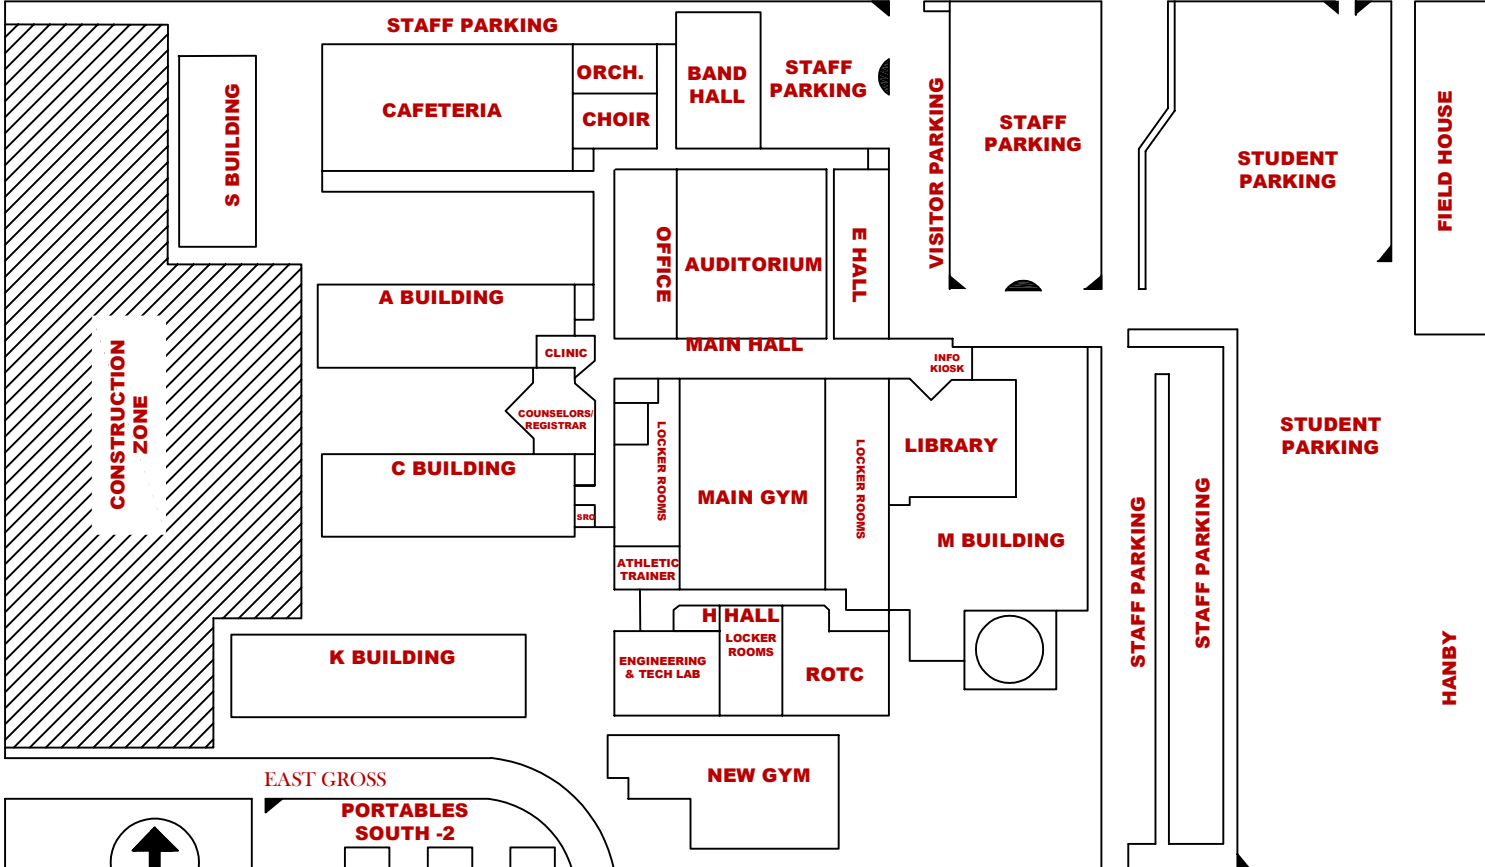

MESQUITE HIGH SCHOOL

MESQUITE INDEPENDENT SCHOOL DISTRICT
300 EAST DAVIS, MESQUITE, TX 75149

CARVER

FLORENCE

EAST DAVIS

BRYAN/BELTLINE

EAST GROSS

CARVER