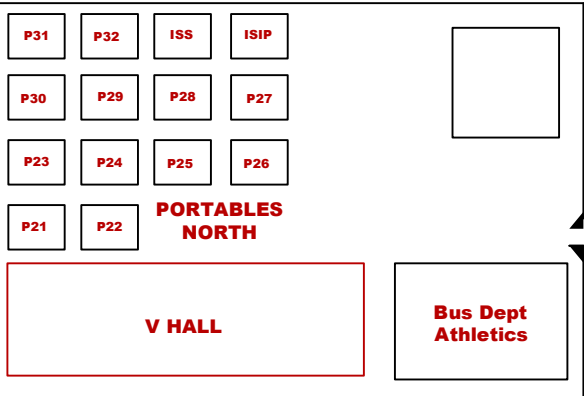

MESQUITE HIGH SCHOOL

MESQUITE INDEPENDENT SCHOOL DISTRICT
300 EAST DAVIS, MESQUITE, TX 75149

CARVER

FLORENCE

EAST DAVIS

BRYAN/BELTLINE

EAST GROSS

CARVER